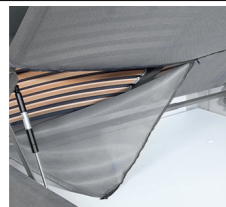

Tessuto copirete
traspirante antipolvere
Support cover fabric
breathable and dustproof
Tissu couvre-sommier
transpirant anti-poussière

Pag. 114