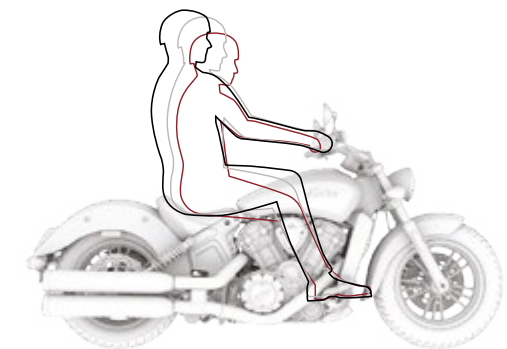

SCOUT MODELS

SEATS**: Pg. 38
HANDLEBARS: Pg. 42
FOOT CONTROLS**: Pg. 43