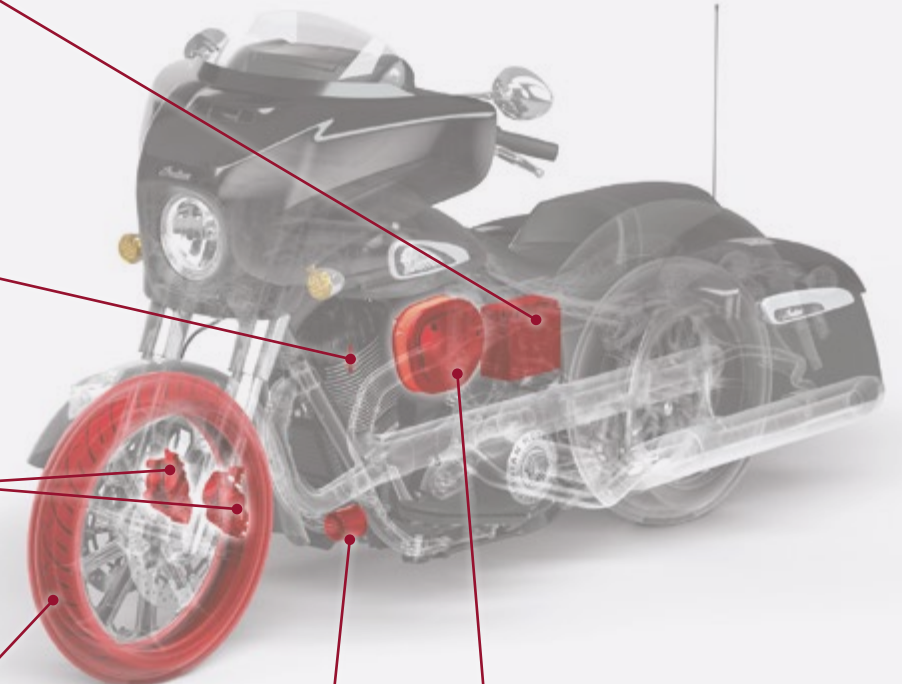

MAINTENANCE SCHEDULE

BREAK-IN MAINTENANCE

ENGINE OIL & FILTER:
CHANGE & REPLACE

DRIVE BELTS:
INSPECT & ADJUST TENSION
INSPECT FOR WEAR OR DAMAGE
REPLACE AS NEEDED

FRONT FORK OIL:
INSPECT
REPLACE AS NEEDED

2,500/4,000 MILES/KILOMETERS

ENGINE OIL:
CHECK LEVEL

AIR FILTER:
INSPECT
REPLACE AS NEEDED

DRIVE BELTS:
INSPECT & ADJUST TENSION
INSPECT FOR WEAR OR DAMAGE
REPLACE AS NEEDED

5,000/8,000 MILES/KILOMETERS

ENGINE OIL:
CHANGE
THUNDERSTROKE MODELS

AIR FILTER:
INSPECT
REPLACE AS NEEDED

DRIVE BELTS:
INSPECT & ADJUST TENSION
INSPECT FOR WEAR OR DAMAGE
REPLACE AS NEEDED

FRONT FORK OIL:
INSPECT
REPLACE AS NEEDED

10,000/16,000 MILES/KILOMETERS

ENGINE OIL:
CHANGE
ALL MODELS

AIR FILTER:
INSPECT
REPLACE AS NEEDED

DRIVE BELTS:
INSPECT & ADJUST TENSION
INSPECT FOR WEAR OR DAMAGE
REPLACE AS NEEDED

FRONT FORK OIL:
INSPECT
REPLACE AS NEEDED

15,000/24,000 MILES/KILOMETERS

ENGINE OIL:
CHANGE

AIR FILTER:
REPLACE

SPARK PLUGS:
INSPECT
REPLACE AS NEEDED

DRIVE BELTS:
INSPECT & ADJUST TENSION
INSPECT FOR WEAR OR DAMAGE
REPLACE AS NEEDED

FRONT FORK OIL:
REPLACE

CHECK YOUR OWNER'S MANUAL FOR ADDITIONAL RECOMMENDED SERVICE ITEMS AND MODEL-SPECIFIC TIMING.