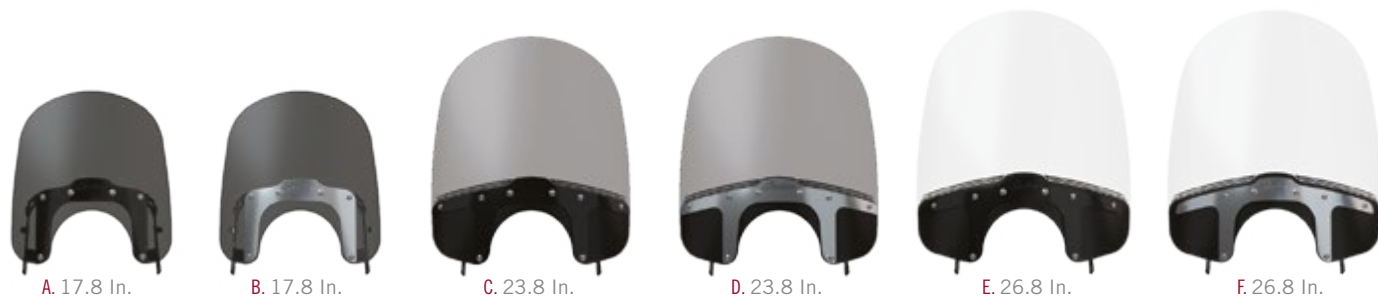

CHIEFTAIN & ROADMASTER
86-109

INDIAN CHALLENGER & INDIAN PURSUIT
110-127

POWERBAND AUDIO
128-131

COLOR-MATCHED ACCESSORIES
132-135

GARAGE
136-143

23.8 IN. QUICK RELEASE WINDSHIELD

FRONT HIGHWAY BAR, HIGHWAY BAR LOWER CLOSEOUTS & INFINITE HIGHWAY PEGS