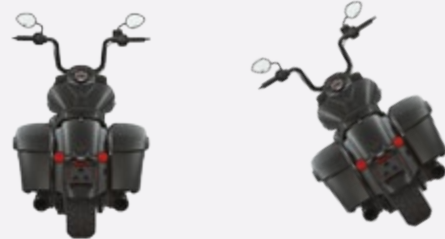

REDUCES GLARE FROM ROAD AND DIRECTS LIGHT WHERE YOU NEED IT

PATHFINDER ADAPTIVE LED HEADLIGHT

LOW BEAM

628 LUMENS

793 LUMENS

0°

BIKE LEAN ANGLE

32°