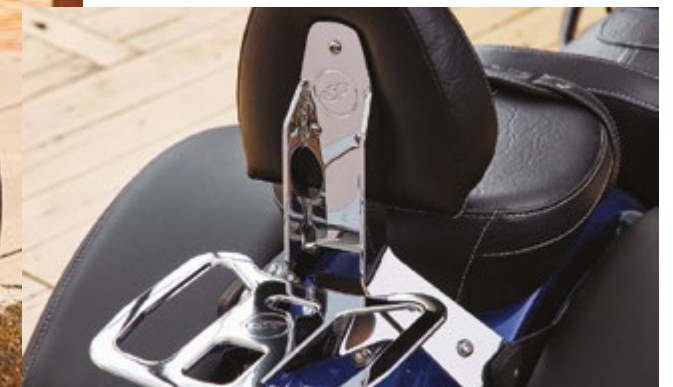

SCOUT

FEATURED ACCESSORIES

Premium Tool Kit by CruzTOOLS®, Pg. 143

Extended Reach Solo Seat, Pg. 38

Quick Release Semi-Rigid Saddlebags, Pg. 36

Quick Release Passenger Sissy Bar, Backrest Pad, Pg. 39
& Sissy Bar Luggage Rack, Pg. 37