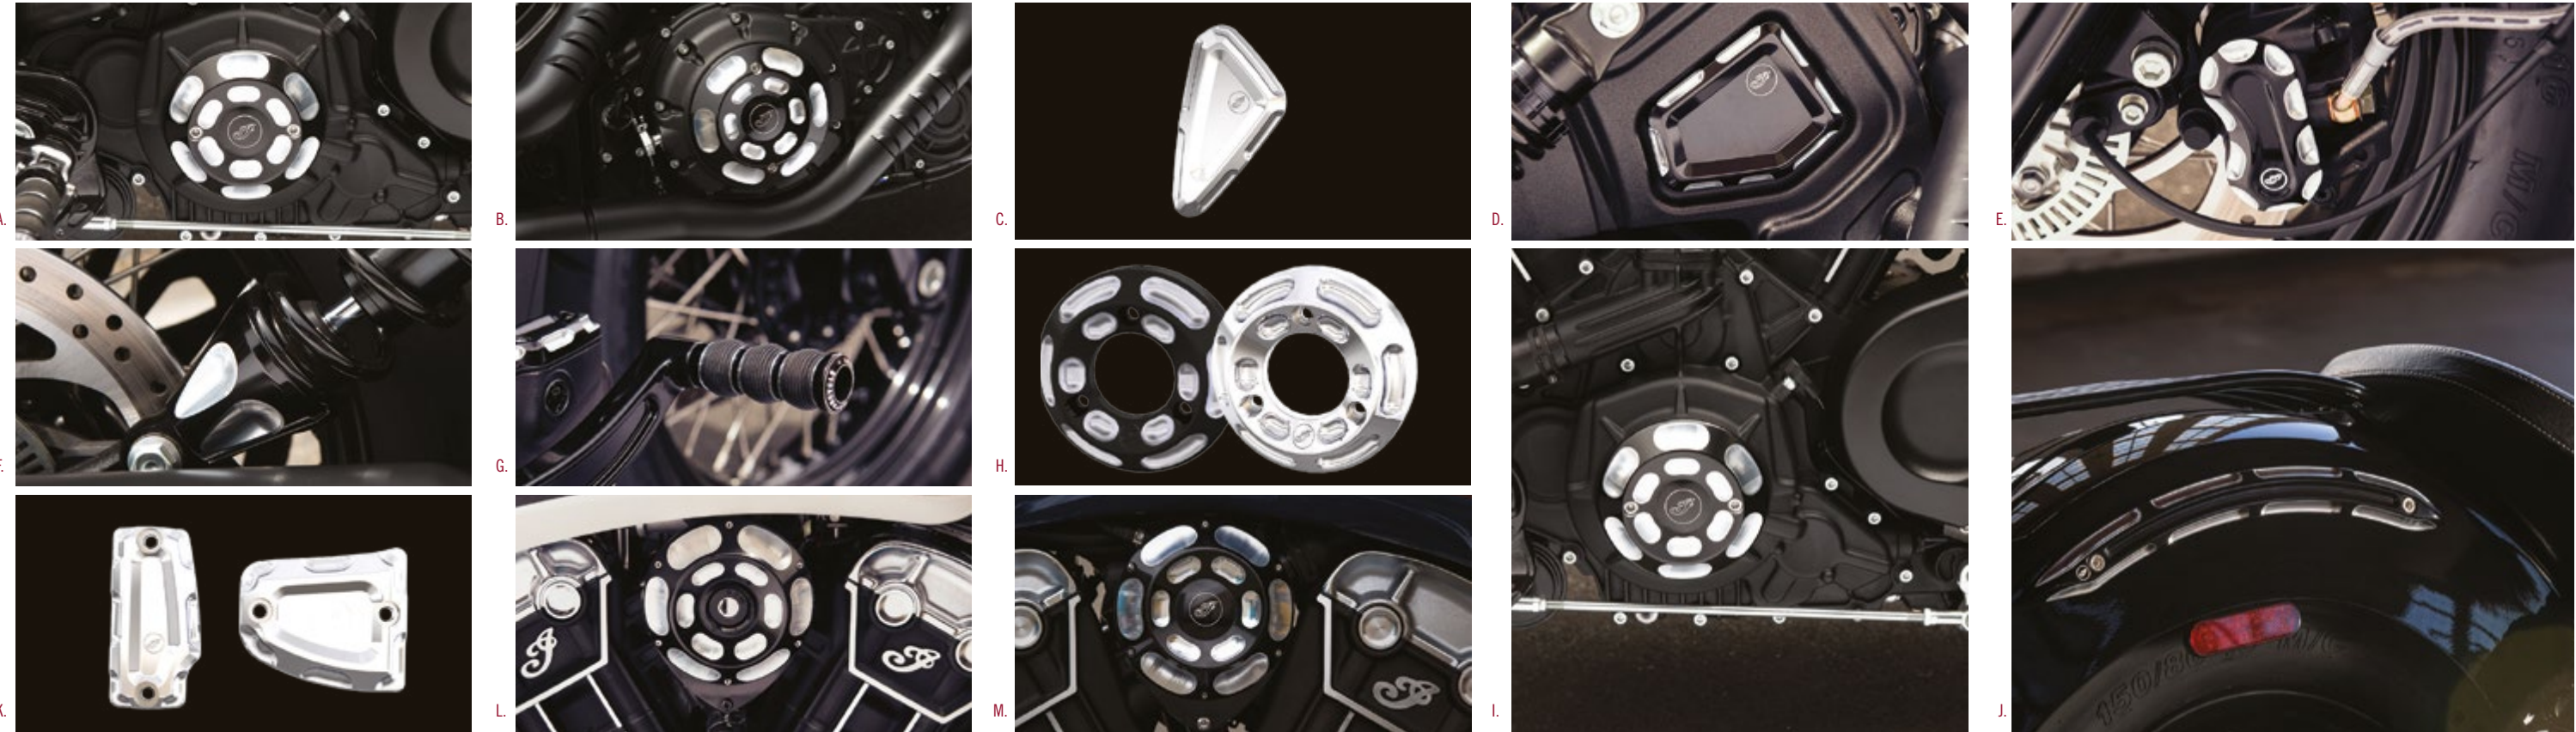

BILLET STYLE COLLECTION

This collection features authentic accessories that are made from forged billet aluminum. Choose between contrast cut or chrome to give your bike a high-quality custom look.

A. BILLET STATOR COVER

2881998-156 Chrome
2881998-468 Contrast Cut

Fits model year 2015-2023.

B. BILLET PRIMARY COVER

2881999-156 Chrome
2881999-468 Contrast Cut

Fits model year 2015-2023.

C. BILLET FRAME NECK INSERTS

2882004-156 Chrome

Fits model year 2015-2023.

D. BILLET MIDFRAME COVER

2882006-156 Chrome
2882006-468 Contrast Cut

Fits model year 2015-2023.

E. BILLET FRONT CALIPER COVER

2882307-156 Chrome*
2882009-156 Chrome**
2882009-468 Contrast Cut**

*Fits model year 2017-2023.
**Fits model year 2015-2016.

F. BILLET SHOCK STEM COVER SET

2882002-156 Chrome
2882002-468 Contrast Cut

Fits model year 2015-2023.

TOP SELLER

G. BILLET SHIFT / BRAKE PEG

2882005-156 Chrome
2882005-468 Contrast Cut

Fits model year 2015-2023.

I. BILLET SHIFT RODS

Standard		Extended Reach		Reduced Reach	
2881994-468	Gloss Black Aluminum	2881995-468	Gloss Black Aluminum	2881996-468	Gloss Black Aluminum
2881994-472	Aluminum	2881995-472	Aluminum	2881996-472	Aluminum

Fits 2015-2023 Scout & Scout Sixty.

J. BILLET FENDER STRUT COVER SET

2882007-156 Chrome
2882007-468 Contrast Cut

Fits 2015-2023 Scout & Scout Sixty.

K. BILLET MASTER CYLINDER COVERS

2882008-156 Chrome

Fits model year 2015-2023.

L. BILLET IGNITION COVER

2882000-156 Chrome
2882000-468 Contrast Cut

Fits 2015-2023 Scout & Scout Sixty.

M. BILLET THERMOSTAT COVER

2882001-156 Chrome
2882001-468 Contrast Cut

Fits model year 2015-2023.

INTRO
2-11

FTR
12-27

SCOUT
28-49

INDIAN CHIEF
50-65

INDIAN SPRINGFIELD
66-85

CHIEFTAIN & ROADMASTER
86-109

INDIAN CHALLENGER & INDIAN PURSUIT
110-127

POWERBAND AUDIO
128-131

COLOR-MATCHED ACCESSORIES
132-135

GARAGE
136-143