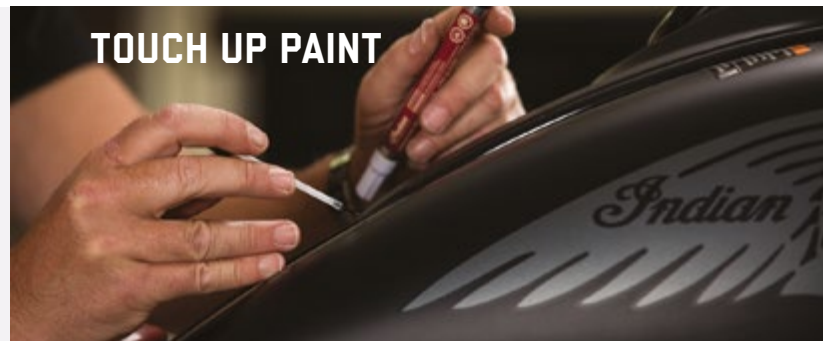

- Includes:**
- » 8,000 mAh Lithium Jump Starter
 - » Thermoform Carrying Case
 - » Micro USB Charging Cable
 - » Jumper Cables
 - » Battery Maintainer Cable

TOUCH UP PAINT

INDIAN MOTORCYCLE TOUCH UP PAINT