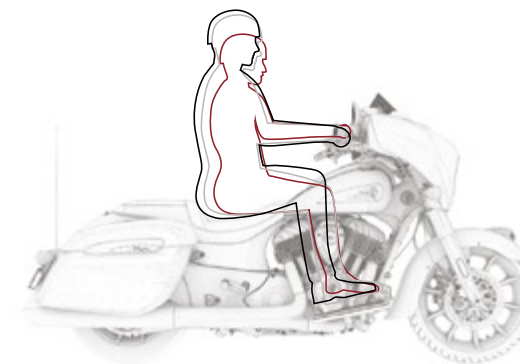

REDUCED & EXTENDED REACH ACCESSORIES TO CREATE A BIKE CRAFTED TO FIT YOU

170^{CM}
& UNDER

REDUCED REACH

173^{CM}
TO
183^{CM}

STANDARD REACH

185^{CM}
& OVER

EXTENDED REACH

THUNDERSTROKE & POWERPLUS MODELS