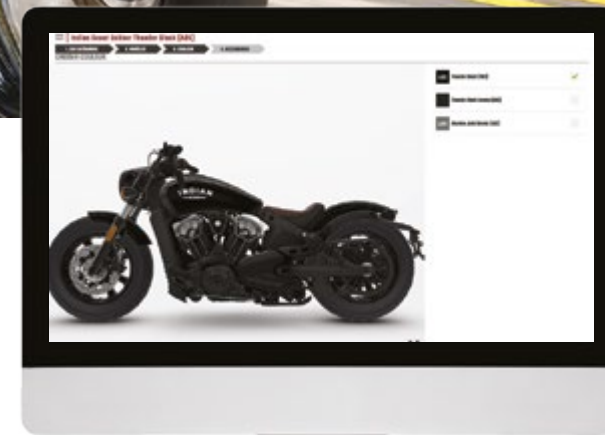

2 CHOOSE
TRIM & COLOR