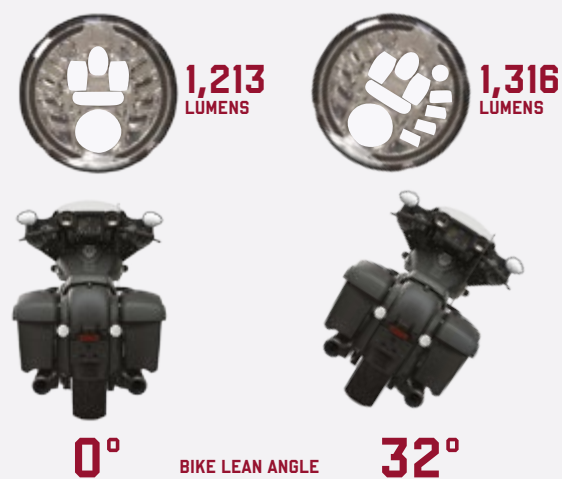

HIGH BEAM

PATHFINDER ADAPTIVE LED HEADLIGHT

2889460-156 Chrome
2889460-266 Black
2889636 Jumper*

Monitors bike's lean angle real-time to deliver optimized illumination. 15 individual beams activate as needed. Optimized lighting in both low-beam and high-beam. Reduces glare from road and directs light where you need it. Fits model year 2016-2023. *2016-2019 models require jumper (2889636), sold separately.

TOP SELLER

PATHFINDER S LED DRIVING LIGHTS

2884708-156 Chrome
2884708-266 Gloss Black

Fits 2019-2023 Chieftain, Chieftain Dark Horse, Chieftain Limited, Chieftain Elite, Roadmaster Dark Horse & Roadmaster Limited.

PATHFINDER S LED DRIVING LIGHTS MOUNT

2884711-156 Chrome
2884711-266 Gloss Black

Required to add Pathfinder S LED Driving Lights to 2019-2023 Chieftain, Chieftain Dark Horse, Chieftain Limited, Roadmaster Dark Horse & Roadmaster Limited. LED lights sold separately.

PATHFINDER LED DRIVING LIGHTS

2880621

Installs directly into standard light housings for powerful, brighter lighting. Fits 2014-2023 Chieftain & Chieftain Elite.