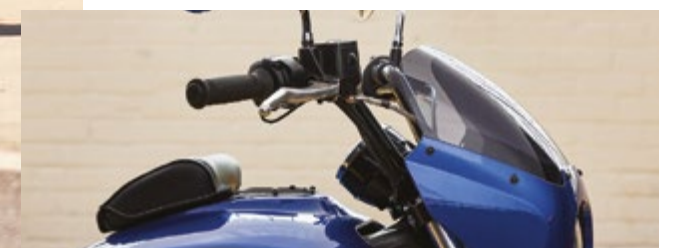

Extended Reach Handlebar, Pg. 42