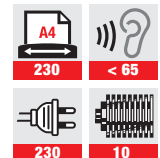

- intimus 1000 and 2000: Easy and comfortable operation with slide switch – On / Off control via light barrier
- intimus 3000: Easy and comfortable operation with push button for Forward and Reverse – further Auto-Reverse function in case of paper jam. Push button for power safety and electronic “bin full” indicator

All models:

- LED control display
- Removable catchbasket
- Mounted on rollers for flexible use

Model	Shred size		Security level DIN 66 399	Shredding capacity* sheets		Cutting speed	Throughput** sheets/min		Also shreds:						
	mm	l		70 g/m ²	80 g/m ²		70 g/m ²	80 g/m ²	U	⊗	☐	📄			
1000 S	4	21	1-2	2	- - 2*	- -	12	11	0.04	121	111	✓	-	✓	-
1000 C	3.8 x 48	21	1-2	3	1 1 2*	- -	9	8	0.05	73	65	✓	-	✓	-
2000 S	4	31	1-2	2	- 1 2*	- -	16	15	0.04	162	152	✓	✓	✓	-
2000C	3.8 x 48	31	1-2	3	1 1 2*	- -	12	11	0.05	97	89	✓	✓	✓	-
3000 S	4	39	2-4	2	- 1 2*	- -	22	21	0.03	133	127	✓	✓	✓	-
3000 C	3.8 x 48	39	2-4	3	1 1 2*	- -	16	15	0.03	97	91	✓	✓	✓	-