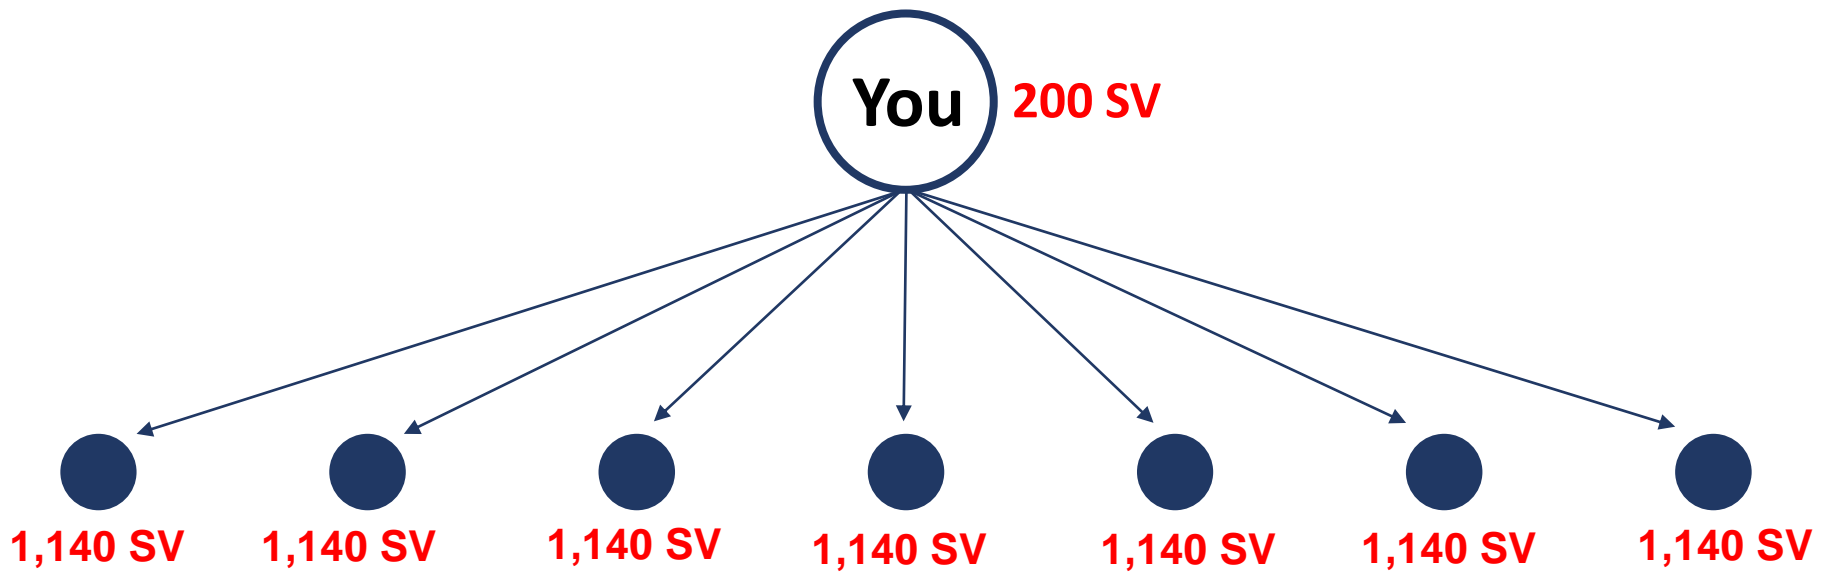

Total cost 1,299.80 BGN

980.00 BGN

Marketing strategy

First month

**Your bonus
1,007.03 BGN**

**Find 7 people who can be part of
EDMARK ELITE TEAM**

**You'll become FAST TRACK MANAGER
With potential income**