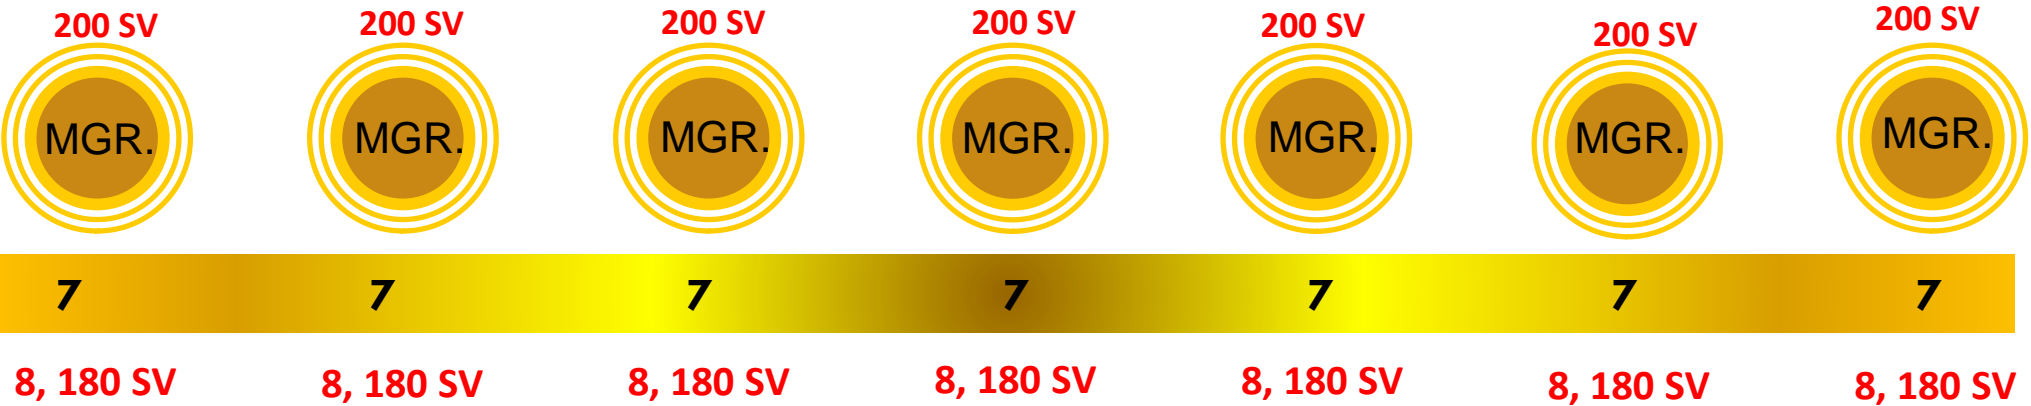

Total: 8,180 SV

1st Month 8 people

Bonus 1,007.03 BGN

Marketing strategy

Second month

**Your bonus
2,219.09 BGN**

You'll become Crown Manager (CM) in the second month.

CM 200 SV

2nd month 56 people

Bonus 2,219.09 BGN

Marketing strategy

Third month

**Your bonus
39,300 BGN**

Your 7 first lines will become Crown Managers (CM) in the third month.

EXCLUSIVELY FOR ELITE MEMBERS

- **Elite pack** **980.00 BGN**
- **P4 HEALTHY LIVING CLUB** **119.00 BGN**
(with Edmark products)
Full pack with 10 days programme
- **Testimonial pad** **9.99 BGN**
- **Exclusive ELITE membership** **450.00 BGN**
- **Monthly training from the company's founder / leaders through webinars** **450.00 BGN**
 - ❖ *Elite guide to fast growth;*
 - ❖ *Performance tracking.*