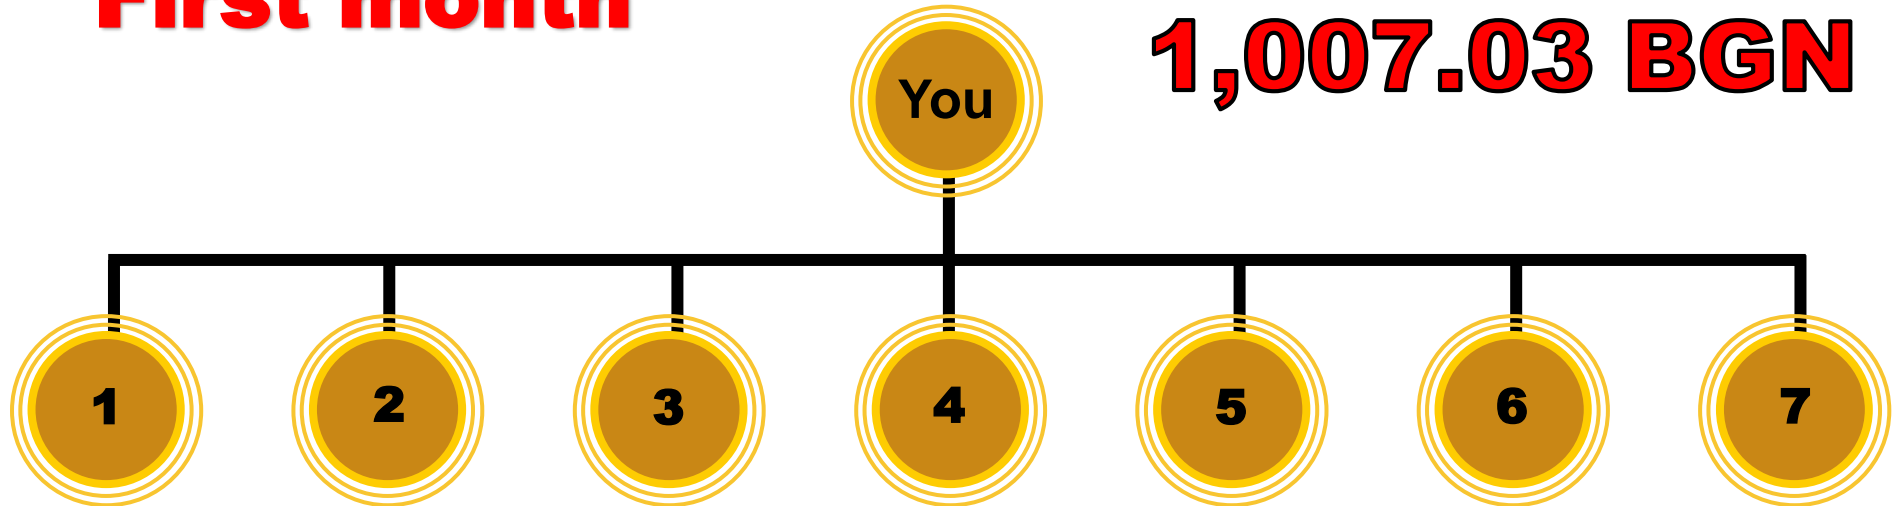

EDMARK[®] ELITE BUSINESS PACK

THE PERFECT MATRIX

**Earn as much as you
can in 90 days!**

SAVE

319.80 лв.

PRODUCTS

EDMARK

**ELITE
BUSINESS PACK**

Total cost 1,299.80 BGN

980.00 BGN

Marketing strategy

First month

**Your bonus
1,007.03 BGN**

**Find 7 people who can be part of
EDMARK ELITE TEAM**

**You'll become FAST TRACK MANAGER
With potential income**

Total: 8,180 SV

1st Month 8 people

Bonus 1,007.03 BGN

Marketing strategy

Second month

**Your bonus
2,219.09 BGN**

You'll become Crown Manager (CM) in the second month.

CM 200 SV

TOTAL
2,008.99 BGN

EDMARK®

The logo features the word "EDMARK" in a bold, blue, serif font. The letter "E" is blue, while the "D" is a solid red circle. The letters "M", "A", "R", and "K" are blue. A registered trademark symbol (®) is located to the right of the "K". Below the text is a horizontal bar composed of four equal-width segments: red, yellow, green, and blue.