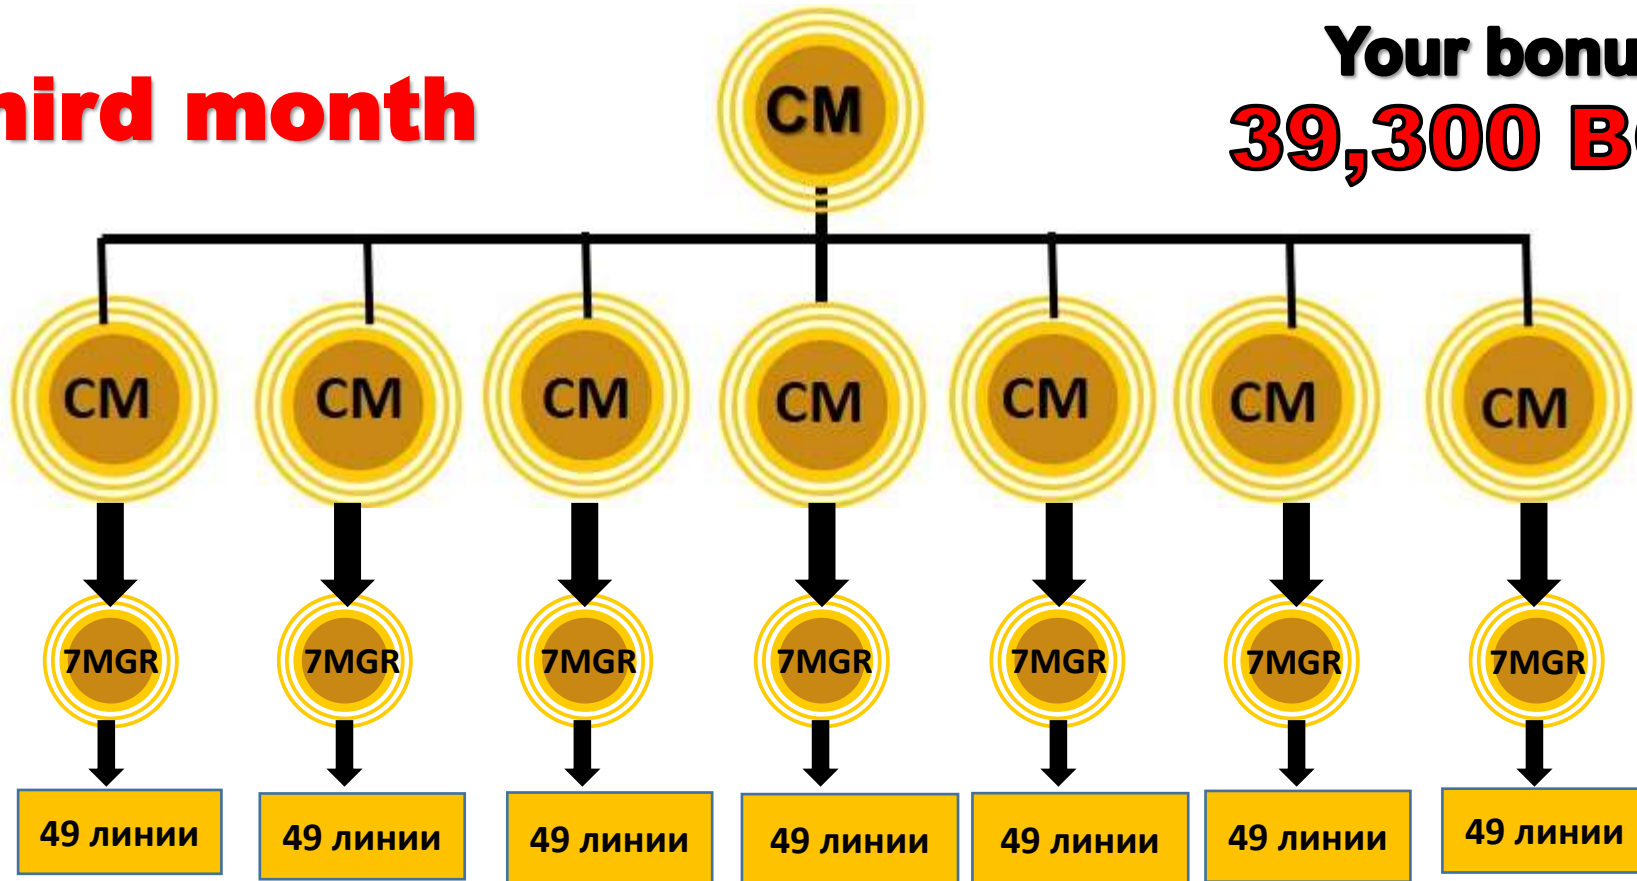

Total: 8,180 SV

1st Month 8 people

Bonus 1,007.03 BGN

Marketing strategy

Second month

**Your bonus
2,219.09 BGN**

You'll become Crown Manager (CM) in the second month.

CM 200 SV

2nd month 56 people

Bonus 2,219.09 BGN

Marketing strategy

Third month

**Your bonus
39,300 BGN**

Your 7 first lines will become Crown Managers (CM) in the third month.

EXCLUSIVELY FOR ELITE MEMBERS

- **Elite pack** **980.00 BGN**
- **P4 HEALTHY LIVING CLUB** **119.00 BGN**
(with Edmark products)
Full pack with 10 days programme
- **Testimonial pad** **9.99 BGN**
- **Exclusive ELITE membership** **450.00 BGN**
- **Monthly training from the company's founder / leaders through webinars** **450.00 BGN**
 - ❖ *Elite guide to fast growth;*
 - ❖ *Performance tracking.*