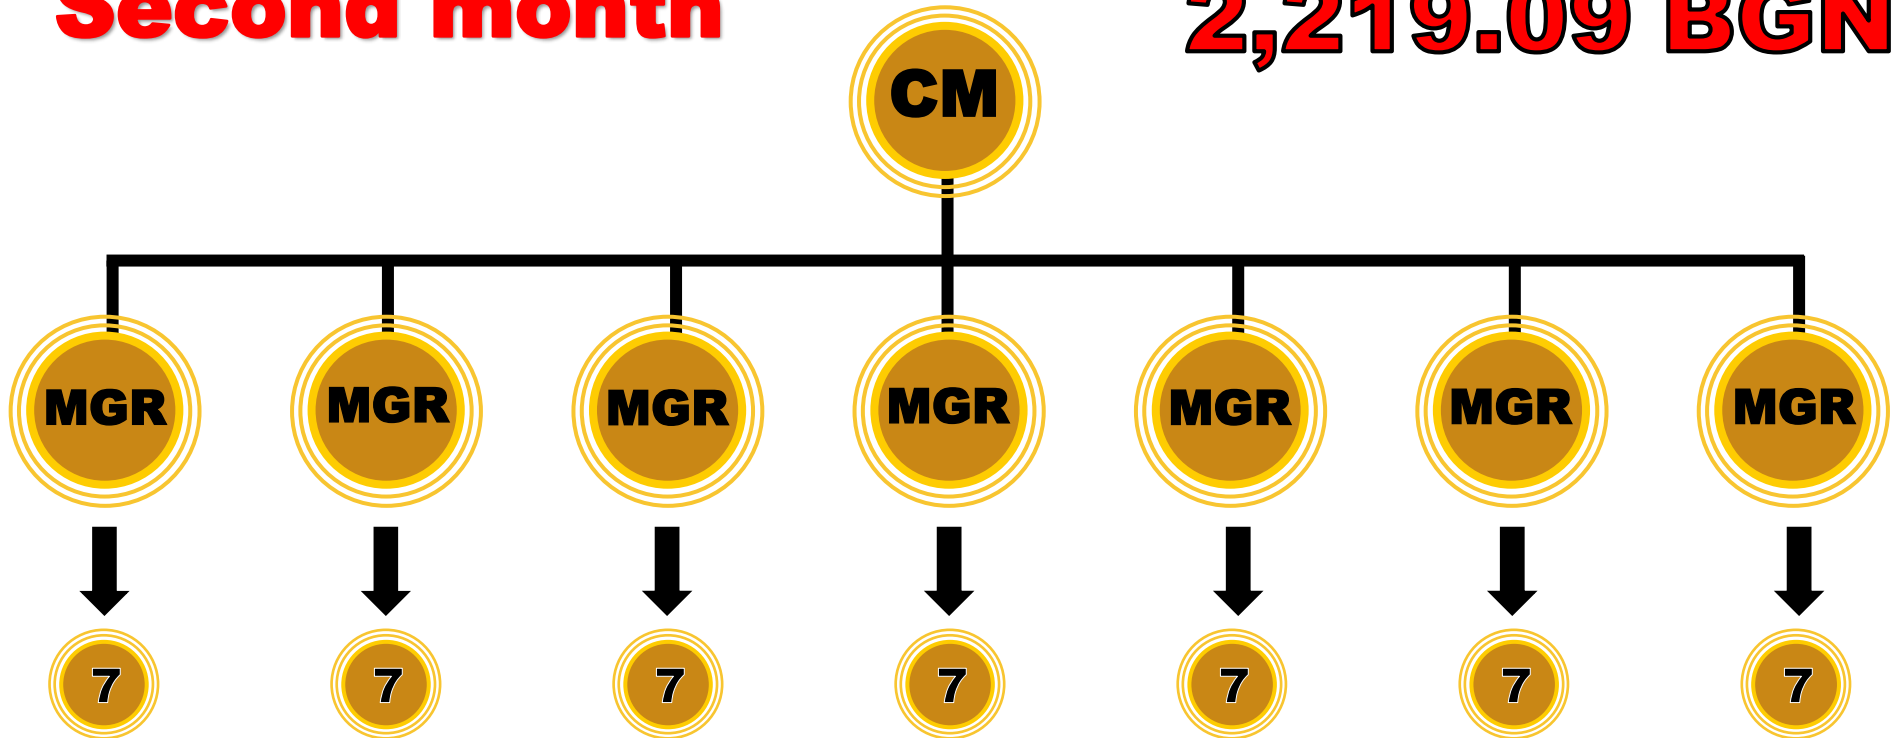

Total cost 1,299.80 BGN

980.00 BGN

Marketing strategy

First month

**Your bonus
1,007.03 BGN**

**Find 7 people who can be part of
EDMARK ELITE TEAM**

**You'll become FAST TRACK MANAGER
With potential income**

Total: 8,180 SV

1st Month 8 people

Bonus 1,007.03 BGN

Marketing strategy

Second month

**Your bonus
2,219.09 BGN**

You'll become Crown Manager (CM) in the second month.

CM 200 SV

2nd month 56 people

Bonus 2,219.09 BGN

Marketing strategy

Third month

**Your bonus
39,300 BGN**

Your 7 first lines will become Crown Managers (CM) in the third month.

EXCLUSIVELY FOR ELITE MEMBERS

- **Elite pack** **980.00 BGN**
- **P4 HEALTHY LIVING CLUB** **119.00 BGN**
(with Edmark products)
Full pack with 10 days programme
- **Testimonial pad** **9.99 BGN**
- **Exclusive ELITE membership** **450.00 BGN**
- **Monthly training from the company's founder / leaders through webinars** **450.00 BGN**
 - ❖ *Elite guide to fast growth;*
 - ❖ *Performance tracking.*

TOTAL
2,008.99 BGN

EDMARK®

The logo features the word "EDMARK" in a bold, blue, serif font. The letter "E" is blue, while the "D" is a solid red circle. The letters "M", "A", "R", and "K" are blue. A registered trademark symbol (®) is located to the right of the "K". Below the text is a horizontal bar composed of four equal-width segments: red, yellow, green, and blue.